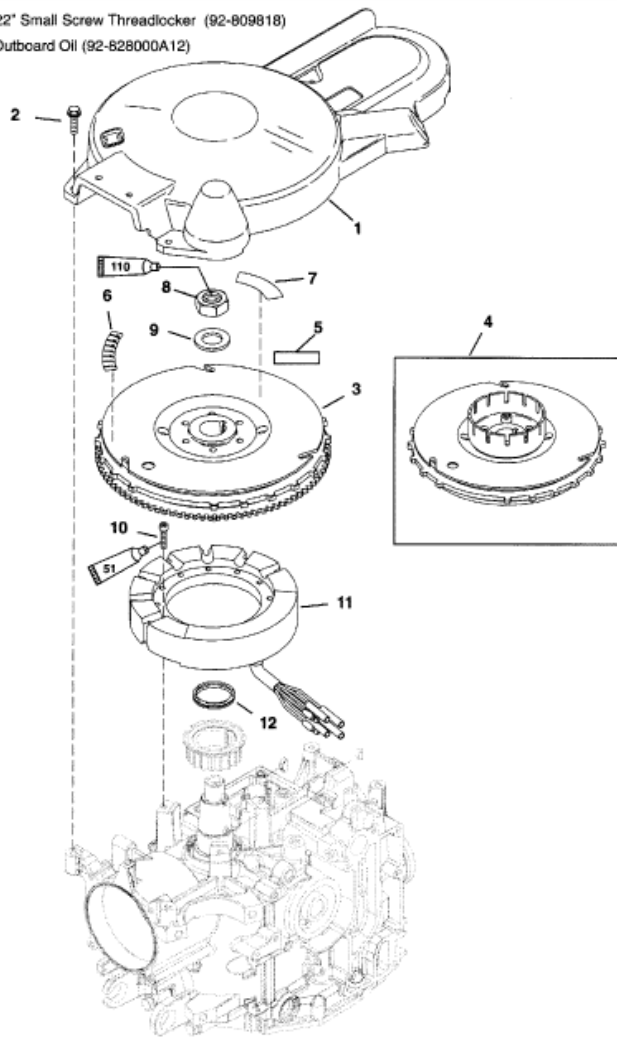

-  Loctite "222" Small Screw Threadlocker (92-809818)
-  4-stroke Outboard Oil (92-82800A12)

Parts List

Ref	Class	Part	Description	Qty	Comment	Footnote
1		855223	1 FLYWHEEL COVER	1	ELECTRIC	1
2	10	824832	6 SCREW (M6 X 25)	4	ELECTRIC	
3	284	832010A	8 FLYWHEEL	1	(ELECTRIC)	1
4	284	832010A	4 FLYWHEEL	1	(MANUAL)	1
5		NSS	DECAL-WARNING SPRINNING FL	1		6
6		NSS	DECAL-TIMING MARKS	1		6
7		NSS	DECAL-WARNING-NEUTRAL	1		6
8	11	81773M	NUT	1		
9	12	84436M	WASHER	1		
10	10	40073 25	SCREW	3	MANUAL	
11	398	852386A	4 SCREW	1	MANUAL	1
10	10	40073 30	SCREW	3	ELECTRIC	
11	398	852387A	4 SCREW	1	ELECTRIC	1
12		83483B	LOAD RING	1		